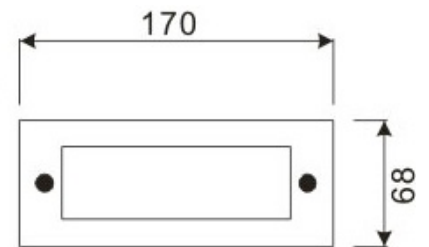

# LED Recessed Lighting – LR-R00148

Model No.	LR-R00148
LED Type	5mm
LED Q'TY.	16
Beam Angle	-
Minimum luminous flux(lm)	90
Voltage	120-240V
LED Watt	1.5W
Environmental Temperature	- 20°C~60°C
Environmental Humidity	0%-95%
Safety Class	I
Safety Type	IP54
Material	ST304+Aluminium
Driver	Included