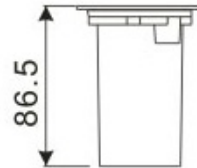

# LED Recessed Lighting – LR-R00148

Model No.	LR-R00148
LED Type	5mm
LED Q'TY.	16
Beam Angle	-
Minimum luminous flux(lm)	90
Voltage	120-240V
LED Watt	1.5W
Environmental Temperature	- 20°C~60°C
Environmental Humidity	0%-95%
Safety Class	I
Safety Type	IP54
Material	ST304+Aluminium
Driver	Included